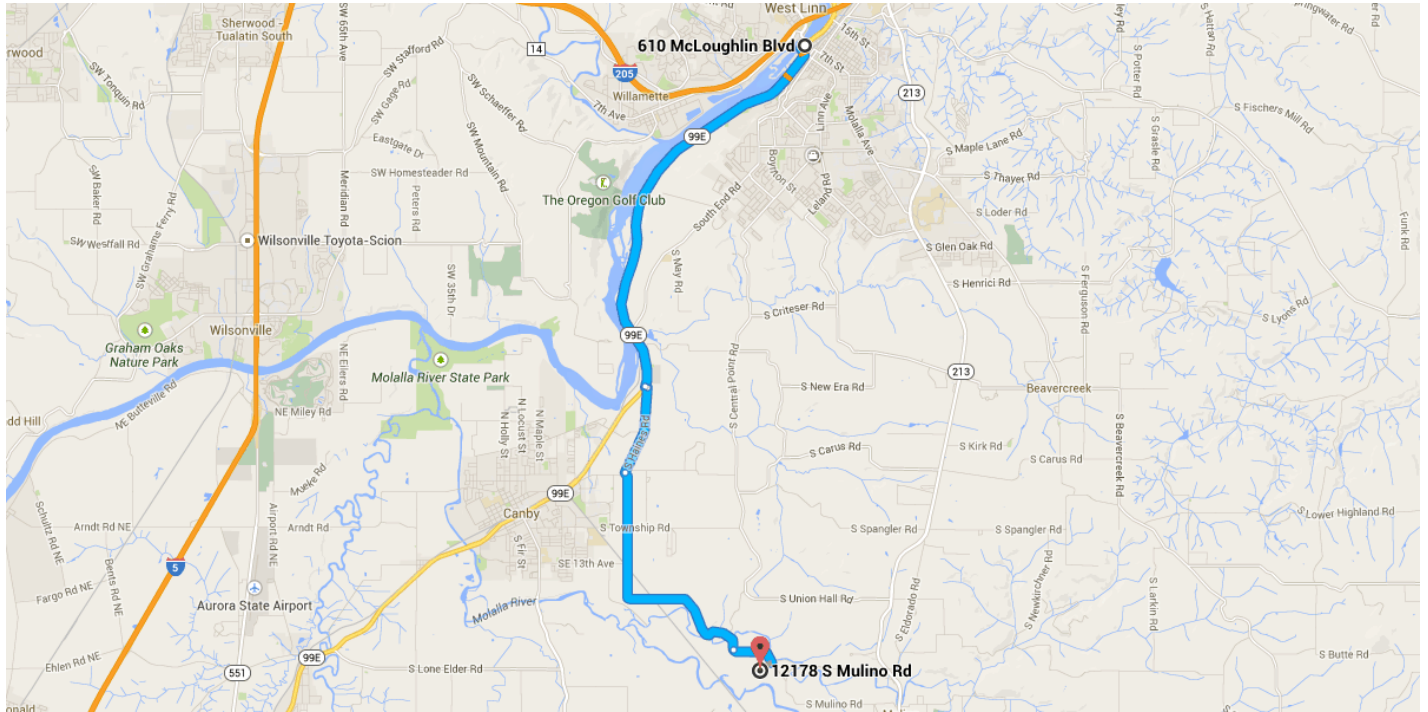

Directions from 610 McLoughlin Blvd to 12178 S Mulino Rd

○ 610 McLoughlin Blvd

Oregon City, OR 97045

- 1. Head southwest on OR-99E S/McLoughlin Blvd toward 6th St

Continue to follow OR-99E S

6.1 mi

- 2. Turn left onto Haines Rd

161 ft

- 3. Turn right onto S Haines Rd

1.3 mi

- 4. Turn left onto Canby Mulino Rd/S Mulino Rd

3.8 mi

- 5. Slight left to stay on Canby Mulino Rd/S Mulino Rd

Continue to follow S Mulino Rd

Destination will be on the right

0.7 mi

◎ 12178 S Mulino Rd

Canby, OR 97013